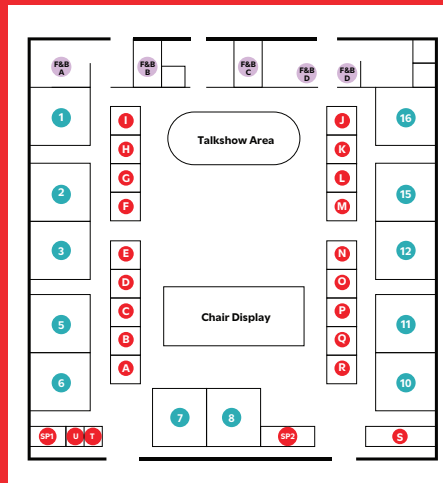

INDONESIA DESIGN WEEK LOCATION MAP

IDD AREA

TOWNHALL

MARKETHALL

IDD AREA

HOME & LIVING

- A01 MALINDA
- A02 MAGRAN LIVING, BOSCH
- A03 BIKA
- A04 ZBOM, MODULO, IKONS
- A05 GOODRICH
- A06 BOX LIVING
- A07 CHANTIQUE.ID
- A08 JUNO HOME
- A09 VERSAILES
- A10 OSLO
- A15 COLLECTION BY VIVERE
- A16 VINOTI LIVING
- A18 THEORY OF LIVING
- A19 RIFYO DESIGN GALLERY
- A20 DJALIN & KIAS
- A22 PINEAPPLE
- A23 NINE SQUARE HOME
- ART GALLERY
- B01 LINDA GALLERY
- B04 VIRO

MARKETHALL

- 1 SUNRAY
- 1A MAGNOVENT
- 2 IKAD
- 3 REFLECTO
- 5 TITANIUM GRANITE
- 6 ROMAN
- 7 FORLUXE
- 8 FORLUXE
- 9 ALUXIS
- A MIDEA
- B BENINCA
- C VOGLDECKEN SYSTEM
- FOOD & BEVERAGES
- F&B A BANDAR DJAKARTA
- F&B B KINGSMAN
- F&B C KINGSMAN
- F&B D HOTLICKS
- F&B E ---
- 10 GREEN ALU
- 11 ATESON
- 12 FLAX
- 15 ONASSIS
- 16 RAFFES
- 17 ASTRAL
- 18 ASTRAL
- 19 ASTRAL
- D HARFIT
- FACILITY
- TOILET
- MUSHALLA (access via lobby timur)